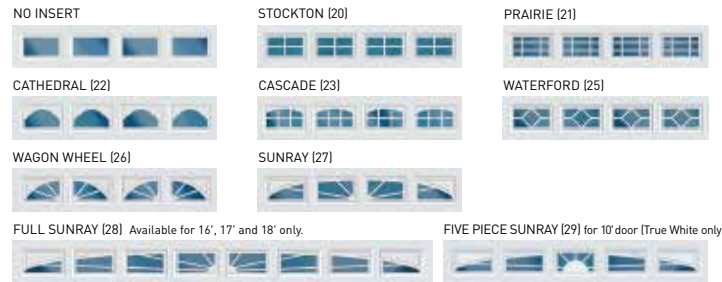

SHORT PANEL for traditional designs.