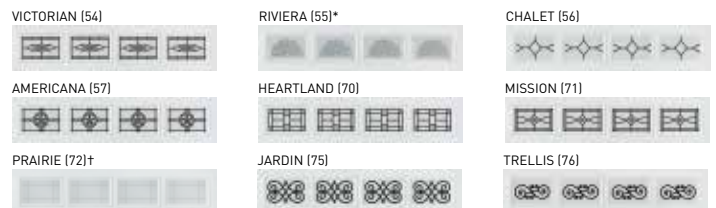

SHORT PANEL for traditional designs.