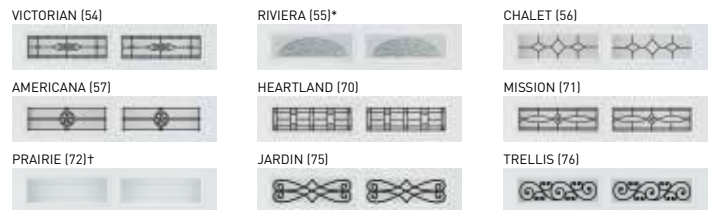

LONG PANEL for traditional and carriage house designs.

Mosaic Window Options

Available for traditional designs.

The choice is yours.

Add visual interest to your contemporary, mid-century modern or transitional home. With Mosaic Window Options you decide the number and location of windows to create the door design you want. Visit amarr.com/mosaic for design inspirations.