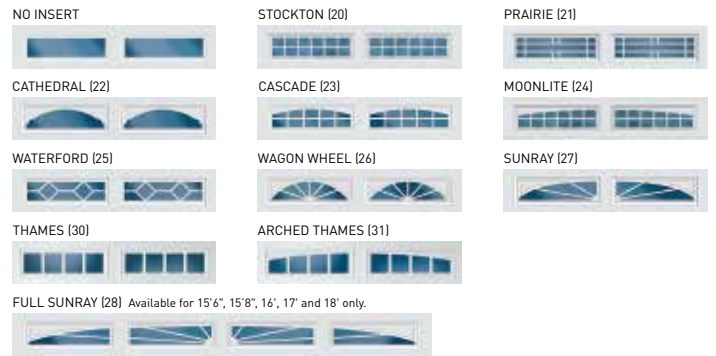

LONG PANEL for traditional and carriage house designs.

DecraGlass™ Windows

Tempered obscure glass with baked-on ceramic designs.