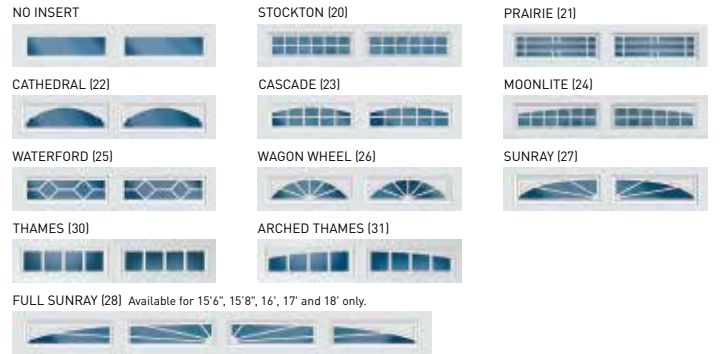

LONG PANEL

DecraGlass™ Windows

Available for OL3200 only. Tempered obscure glass with baked-on ceramic designs.