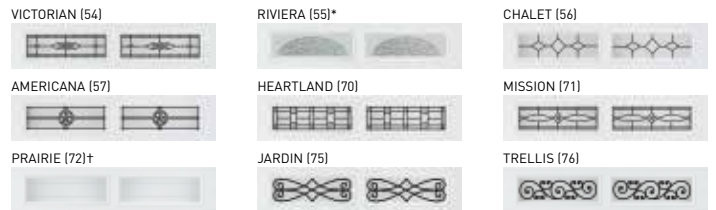

DecraGlass™ Windows

Tempered obscure glass with baked-on ceramic designs.