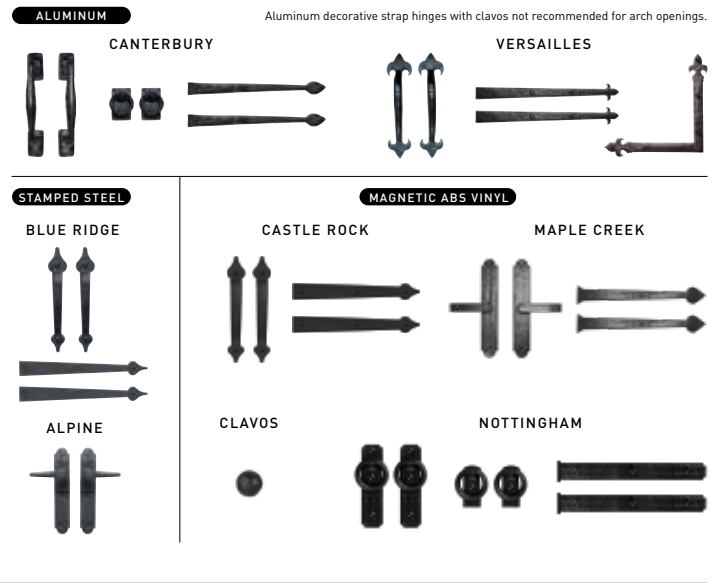

Decorative Hardware

YOUR LOCAL AMARR DEALER: